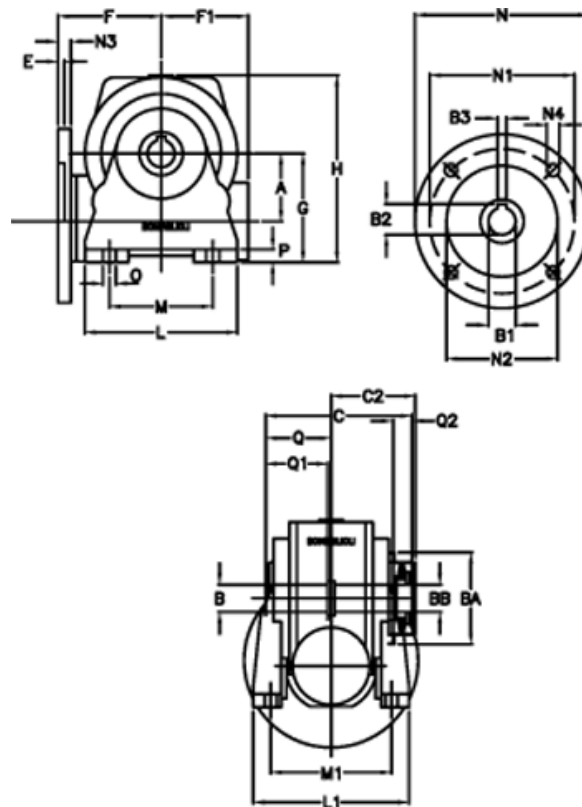

# Data Sheet

Article number: 390204902412316

Description: Worm Gear with Torque Limiter  
VF 49-L1-N-24 P63B14

## Measures

a = 49.50	C2 = 63,5	L1 = 124	O = 8.5
B = 25	Description = VF 49N-xx-63B14	m = 63	P = 12
B1 E7 = 11	E = 3.0	M1 = 98.5	Q = 51.0
B2 = 12.8	F = 70	N = 90	Q1 = 41
B3 H9 = 4	F1 = 63	N1 = 75	Q2 = 15
BA = 63	g = 82	N2 = 60	
BB H7 = 14	H = 138.0	N3 = 7.0	
C = 105	L = 110	N4 = 6	